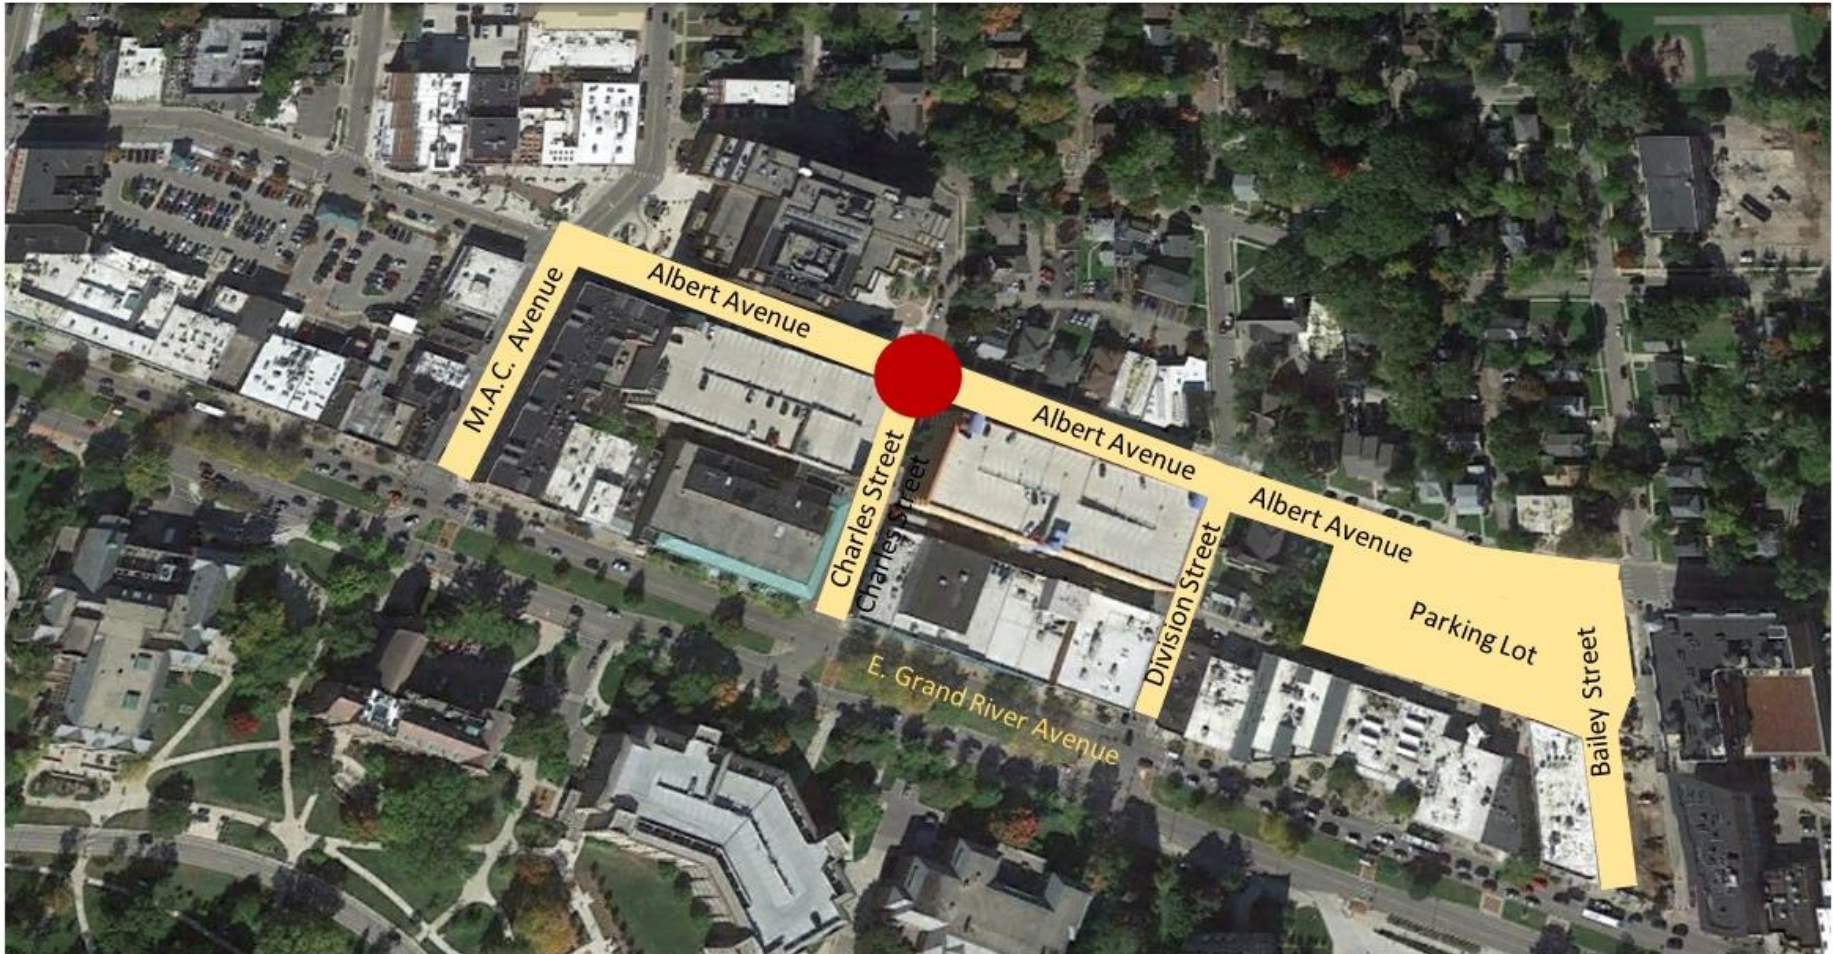

Sited to be experienced in the round, asymmetry provides a unique view from every side, with no two views alike.

Once inside, visitors experience a gradient of fragrant vegetation with the most concentrated fragrance inside the smallest structure. As one walks towards the largest structure, the scent dissipates just like a drifting waft of fragrance.

Performance Artist

Featured Speaker

Performance Artist

Closing Reception + Creative Team Talk

ELAF 2018 Site

Sensory Site

A Project Architecture Installation
By AIA Mid-Michigan

North